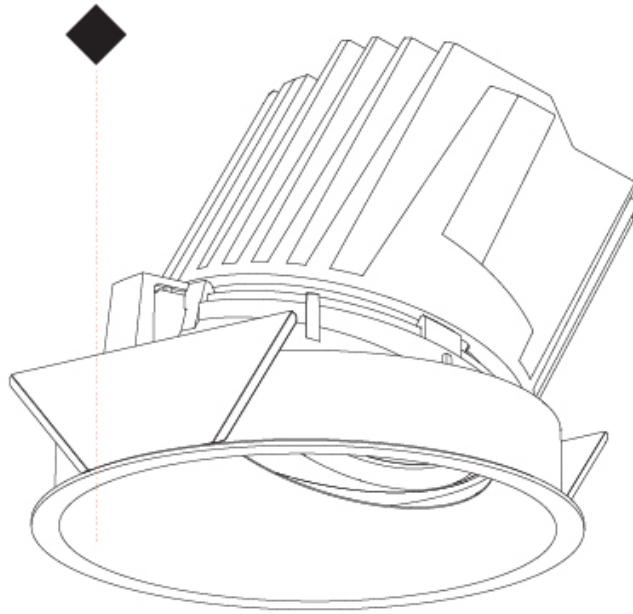

BIONIQ ROUND WALLWASH RECESSED

A35344-

PROJECT

TYPE

SPECIFIER

QUANTITY

DATE