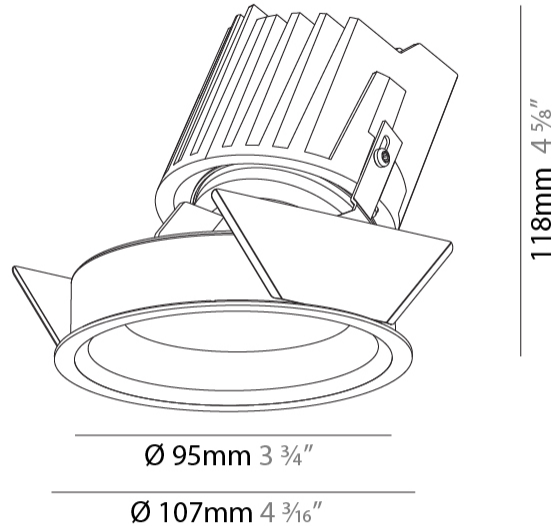

PHYSICAL

Shape: Round
Diameter (mm): 107
Diameter (in): 4 3/16
Height (mm): 118
Height (in): 4 5/8
Ceiling Thickness (mm): 10 / 12.5 / 15
Ceiling Thickness (in): 3/8 or 1/2 or 9/16
Min. Recessing Depth (mm): 140
Min. Recessing Depth (in): 5 1/2
Light Distribution: Adjustable / Asymmetric
Weight (kg): 0.473
Weight (lbs): 1.04
Fixture Finish: SSR / BKV / CWI / CRY / HAB / UFT / ITA / RUA / FTG / MYG / LOD / PUS / FRO / FUP / KIA / POP / BLS / SPG / MEY / GOH / GUM / CHC / COM / ABZ / JAG / OBR / MOS / ROR
Fixture Material: Aluminum Die Cast
Cut-out Measurements: 98mm / 3 7/8"

ELECTRICAL

Lamp Type: LED (Zhaga Standard)
Input Wattage (W): 16.5
Total Output Wattage (W): 14
Dimming: Tri-Mode (Non-Dimming and Phase Dimming (120Vac only) and 0-10V Dimming)
Driver Included: No
Driver Location: Recessed Housing
Driver Type: Constant Current - Universal
Driver Class: Class 2
Housing: See components
Input Voltage (V): 120 - 277
Constant Current (MA): 350

LED

Number of LEDs: 1
Color Temperature (°K): 2700 / 3000 / 3500 / 4000
Max. Delivered Lumen (lm): 1030 / 1070 / 1117 / 1140
Nominal Lumen (lm): 1386 / 1438 / 1511 / 1542
CRI: >90 CRI
Lamp Life (hrs): 50000

OPTICAL

Reflector: 20 / 40 / 60
Adjustability: Fixed

RATINGS AND CERTIFICATIONS

Certified By: Certified for North American Standards
IP rating: IP20

PROJECT	
TYPE	
SPECIFIER	
QUANTITY	
DATE