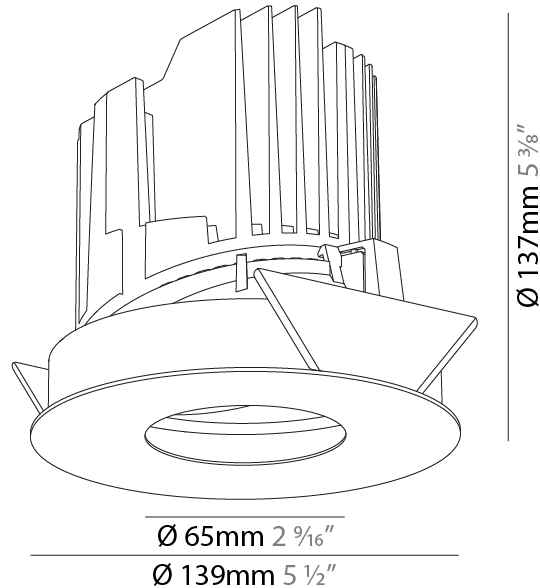

PHYSICAL

Shape: Round
Diameter (mm): 139
Diameter (in): 5 1/2
Height (mm): 137
Height (in): 5 3/8
Ceiling Thickness (mm): 10 / 12.5 / 15 / 25
Ceiling Thickness (in): 3/8 or 1/2 or 9/16
Min. Recessing Depth (mm): 150
Min. Recessing Depth (in): 5 7/8
Light Distribution: Adjustable / Asymmetric
Weight (kg): 0.865
Weight (lbs): 1.9
Fixture Finish: SSR / BKV / CWI / CRY / HAB / UFT / ITA / RUA / FTG / MYG / LOD / PUS / FRO / FUP / KIA / POP / BLS / SPG / MEY / GOH / GUM / CHC / COM / ABZ / JAG / OBR / MOS / ROR
Fixture Material: Aluminum Die Cast
Cut-out Measurements: 130mm / 5 1/8"

ELECTRICAL

Lamp Type: LED (Zhaga Standard)
Input Wattage (W): 28.6
Total Output Wattage (W): 26
Dimming: Tri-Mode (Non-Dimming and Phase Dimming (120Vac only) and 0-10V Dimming)
Driver Included: No
Driver Location: Recessed Housing
Driver Type: Constant Current - Universal
Housing: See components
Input Voltage (V): 120 - 277
Constant Current (MA): 700

LED

Number of LEDs: 1
Color Temperature (°K): 2700 / 3000 / 3500 / 4000
Max. Delivered Lumen (lm): 1890 / 1930 / 2028 / 2070
Nominal Lumen (lm): 3210 / 3290 / 3459 / 3530
CRI: >90 CRI
Lamp Life (hrs): 50000

OPTICAL

Reflector°: 20 / 25 / 40
Adjustability: Fixed

RATINGS AND CERTIFICATIONS

Certified By: Certified for North American Standards
IP rating: IP20

Ø 65mm 2 5/16"

Ø 139mm 5 1/2"

	130mm 5 1/8"	150mm 5 7/8"	10 | 15mm 3/8" | 9/16"	30°	355°	
A