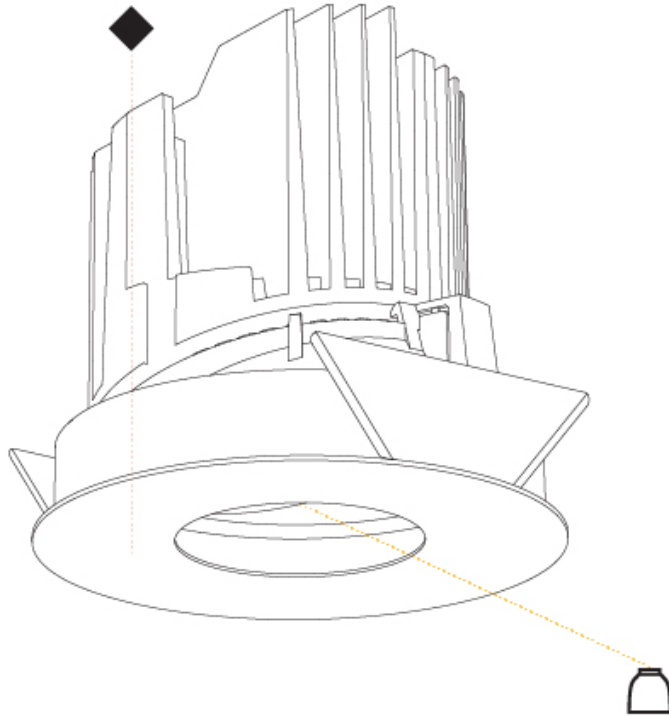

BIONIQ ROUND WALLWASH RECESSED

A37858-

PROJECT

TYPE

SPECIFIER

QUANTITY

DATE

A