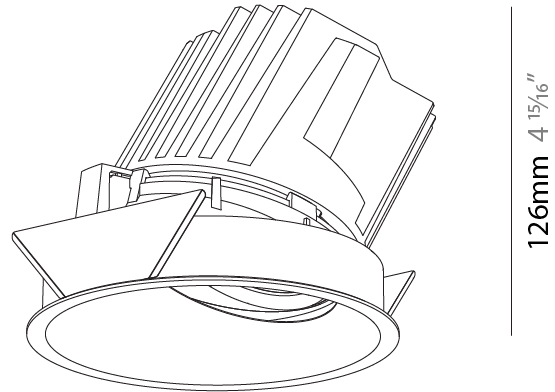

PHYSICAL

Shape: Round
Diameter (mm): 139
Diameter (in): 5 1/2
Height (mm): 126
Height (in): 4 15/16
Ceiling Thickness (mm): 10 / 12.5 / 15
Ceiling Thickness (in): 3/8 or 1/2 or 9/16
Min. Recessing Depth (mm): 140
Min. Recessing Depth (in): 5 1/2
Light Distribution: Adjustable / Asymmetric
Weight (kg): 0.811
Weight (lbs): 1.79
Fixture Finish: SSR / BKV / CWI / CRY / HAB / UFT / ITA / RUA / FTG / MYG / LOD / PUS / FRO / FUP / KIA / POP / BLS / SPG / MEY / GOH / GUM / CHC / COM / ABZ / JAG / OBR / MOS / ROR
Fixture Material: Aluminum Die Cast
Cut-out Measurements: 130mm / 5 1/8"

ELECTRICAL

Lamp Type: LED (Zhaga Standard)
Input Wattage (W): 13.2 / 16.5
Total Output Wattage (W): 12 / 14
Dimming: Tri-Mode (Non-Dimming and Phase Dimming (120Vac only) and 0-10V Dimming)
Driver Included: No
Driver Location: Recessed Housing
Driver Type: Constant Current - Universal
Driver Class: Class 2
Housing: See components
Input Voltage (V): 120 - 277
Constant Current (MA): 350

LED

Number of LEDs: 1
Color Temperature (°K): 2700 / 3000 / 3500 / 4000
Max. Delivered Lumen (lm): 690 / 760 / 823 / 840
Nominal Lumen (lm): 960 / 1070 / 1156 / 1180
CRI: >90 CRI
Lamp Life (hrs): 50000

OPTICAL

Reflector°: 10
Adjustability: Fixed

RATINGS AND CERTIFICATIONS

Certified By: Certified for North American Standards
IP rating: IP20

126mm 4 15/16"

Ø 125mm 4 15/16"
Ø 139mm 5 1/2"

130mm 5 1/8"   140mm 5 1/2"   10 | 15mm 3/8" 5/16"   30°   ↑

A