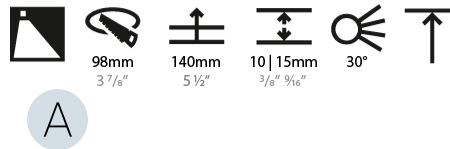

PHYSICAL

Shape: Round
Diameter (mm): 107
Diameter (in): 4 3/16
Height (mm): 118
Height (in): 4 5/8
Ceiling Thickness (mm): 10 / 12.5 / 15
Ceiling Thickness (in): 3/8 or 1/2 or 9/16
Min. Recessing Depth (mm): 140
Min. Recessing Depth (in): 5 1/2
Light Distribution: Adjustable / Asymmetric
Weight (kg): 0.473
Weight (lbs): 1.04
Fixture Finish: SSR / BKV / CWI / CRY / HAB / UFT / ITA / RUA / FTG / MYG / LOD / PUS / FRO / FUP / KIA / POP / BLS / SPG / MEY / GOH / GUM / CHC / COM / ABZ / JAG / OBR / MOS / ROR
Fixture Material: Aluminum Die Cast
Cut-out Measurements: 98mm / 3 7/8"

ELECTRICAL

Lamp Type: LED (Zhaga Standard)
Input Wattage (W): 16.5
Total Output Wattage (W): 14
Dimming: Tri-Mode (Non-Dimming and Phase Dimming (120Vac only) and 0-10V Dimming)
Driver Included: No
Driver Location: Recessed Housing
Driver Type: Constant Current - Universal
Driver Class: Class 2
Housing: See components
Input Voltage (V): 120 - 277
Constant Current (MA): 350

LED

Number of LEDs: 1
Color Temperature (°K): 2700 / 3000 / 3500 / 4000
Max. Delivered Lumen (lm): 1030 / 1070 / 1117 / 1140
Nominal Lumen (lm): 1386 / 1438 / 1511 / 1542
CRI: >90 CRI
Lamp Life (hrs): 50000

OPTICAL

Reflector: 20 / 40 / 60
Adjustability: Fixed

RATINGS AND CERTIFICATIONS

Certified By: Certified for North American Standards
IP rating: IP20

PROJECT	
TYPE	
SPECIFIER	
QUANTITY	
DATE