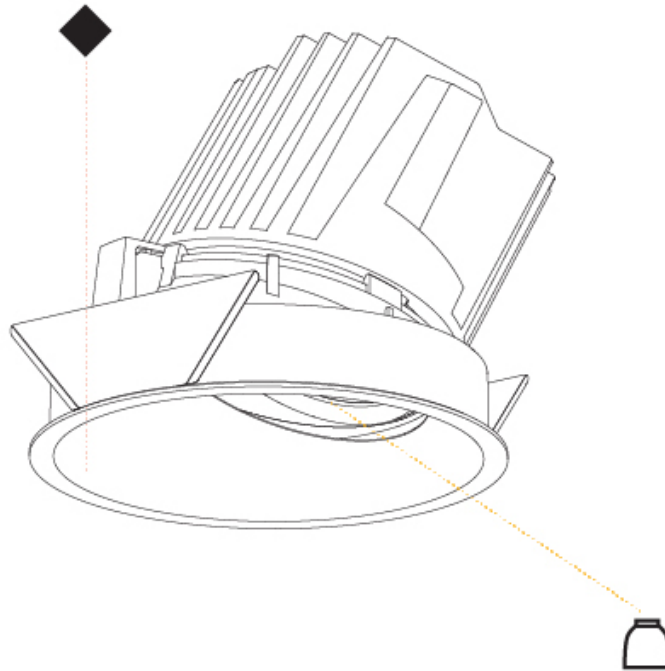

BIONIQ ROUND WALLWASH RECESSED

A35341-

PROJECT

TYPE

SPECIFIER

QUANTITY

DATE