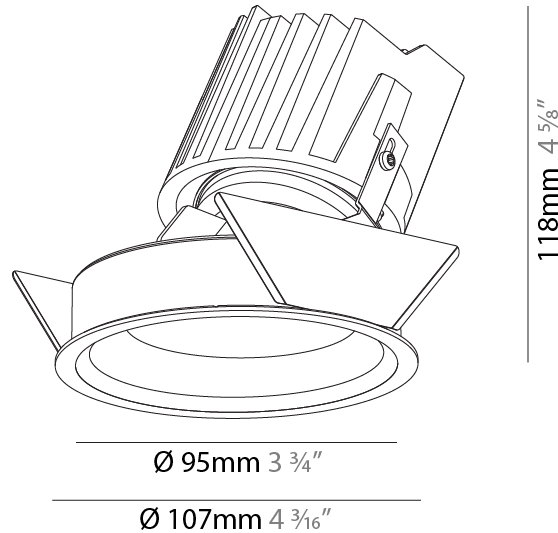

Series: Bioniq
Subseries: Bioniq Round Wallwash
Brand: Prolicht
Division: Architectural
Mounting Type: Recessed
Mounting Location: Ceiling
Subcategory: Wallwash

PHYSICAL

Shape: Round
Diameter (mm): 107
Diameter (in): 4 3/16
Height (mm): 118
Height (in): 4 5/8
Ceiling Thickness (mm): 10 / 12.5 / 15
Ceiling Thickness (in): 3/8 or 1/2 or 9/16
Min. Recessing Depth (mm): 140
Min. Recessing Depth (in): 5 1/2
Light Distribution: Adjustable / Asymmetric
Weight (kg): 0.473
Weight (lbs): 1.04
Fixture Finish: SSR / BKV / CWI / CRY / HAB / UFT / ITA / RUA / FTG / MYG / LOD / PUS / FRO / FUP / KIA / POP / BLS / SPG / MEY / GOH / GUM / CHC / COM / ABZ / JAG / OBR / MOS / ROR
Fixture Material: Aluminum Die Cast
Cut-out Measurements: 98mm / 3 7/8"

ELECTRICAL

Lamp Type: LED (Zhaga Standard)
Input Wattage (W): 16.5
Total Output Wattage (W): 14
Dimming: Tri-Mode (Non-Dimming and Phase Dimming (120Vac only) and 0-10V Dimming)
Driver Included: No
Driver Location: Recessed Housing
Driver Type: Constant Current - Universal
Driver Class: Class 2
Housing: See components
Input Voltage (V): 120 - 277
Constant Current (MA): 500

LED

Number of LEDs: 1
Color Temperature (°K): 2700 / 3000 / 3500 / 4000
Max. Delivered Lumen (lm): 1100 / 1140 / 1196 / 1220
Nominal Lumen (lm): 1386 / 1438 / 1511 / 1542
CRI: >90 CRI
Lamp Life (hrs): 50000

OPTICAL

Reflector: 20 / 40 / 60

RATINGS AND CERTIFICATIONS

Certified By: Certified for North American Standards
IP rating: IP20

	98mm 3 7/8"	140mm 5 1/2"	10 | 15mm 3/8" | 9/16"	30°	
A